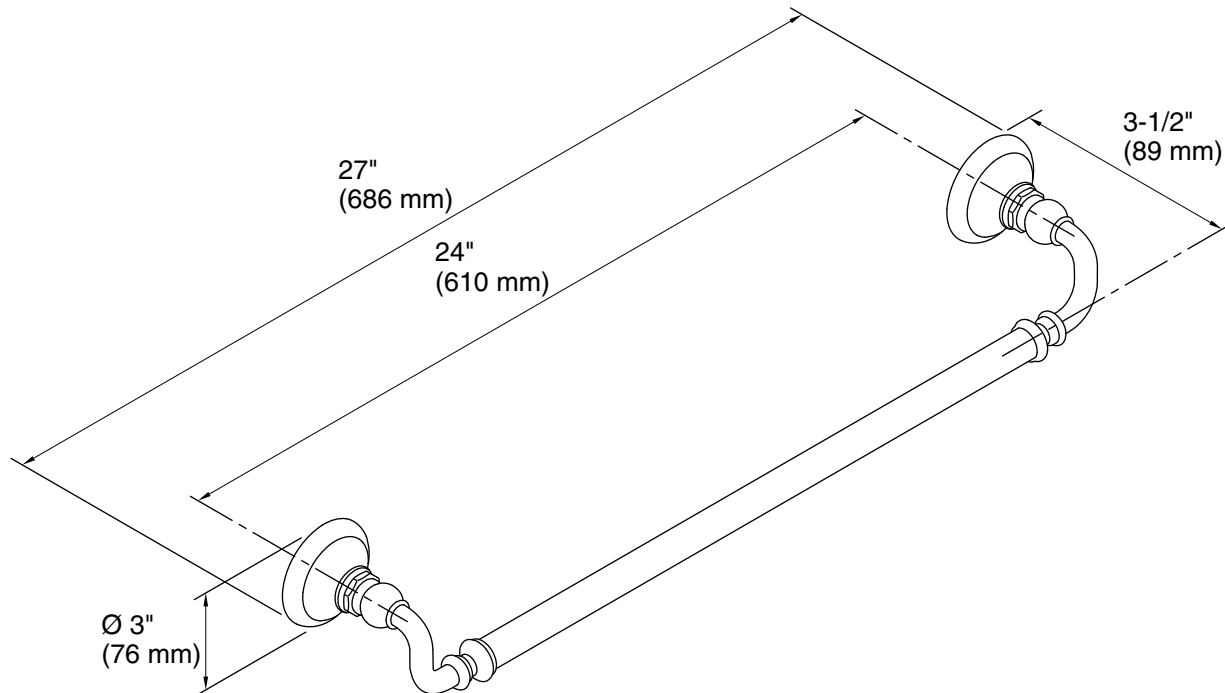

Technical Information

All product dimensions are nominal.

Installation Type: Wall-mount

Material: Metal

Notes

Install this product according to the installation guide.

CAUTION: Risk of personal injury. Do not install these products in any area where they are likely to be used inadvertently as a grab bar or support bar. These products are not designed or intended for use as a grab bar or support bar.